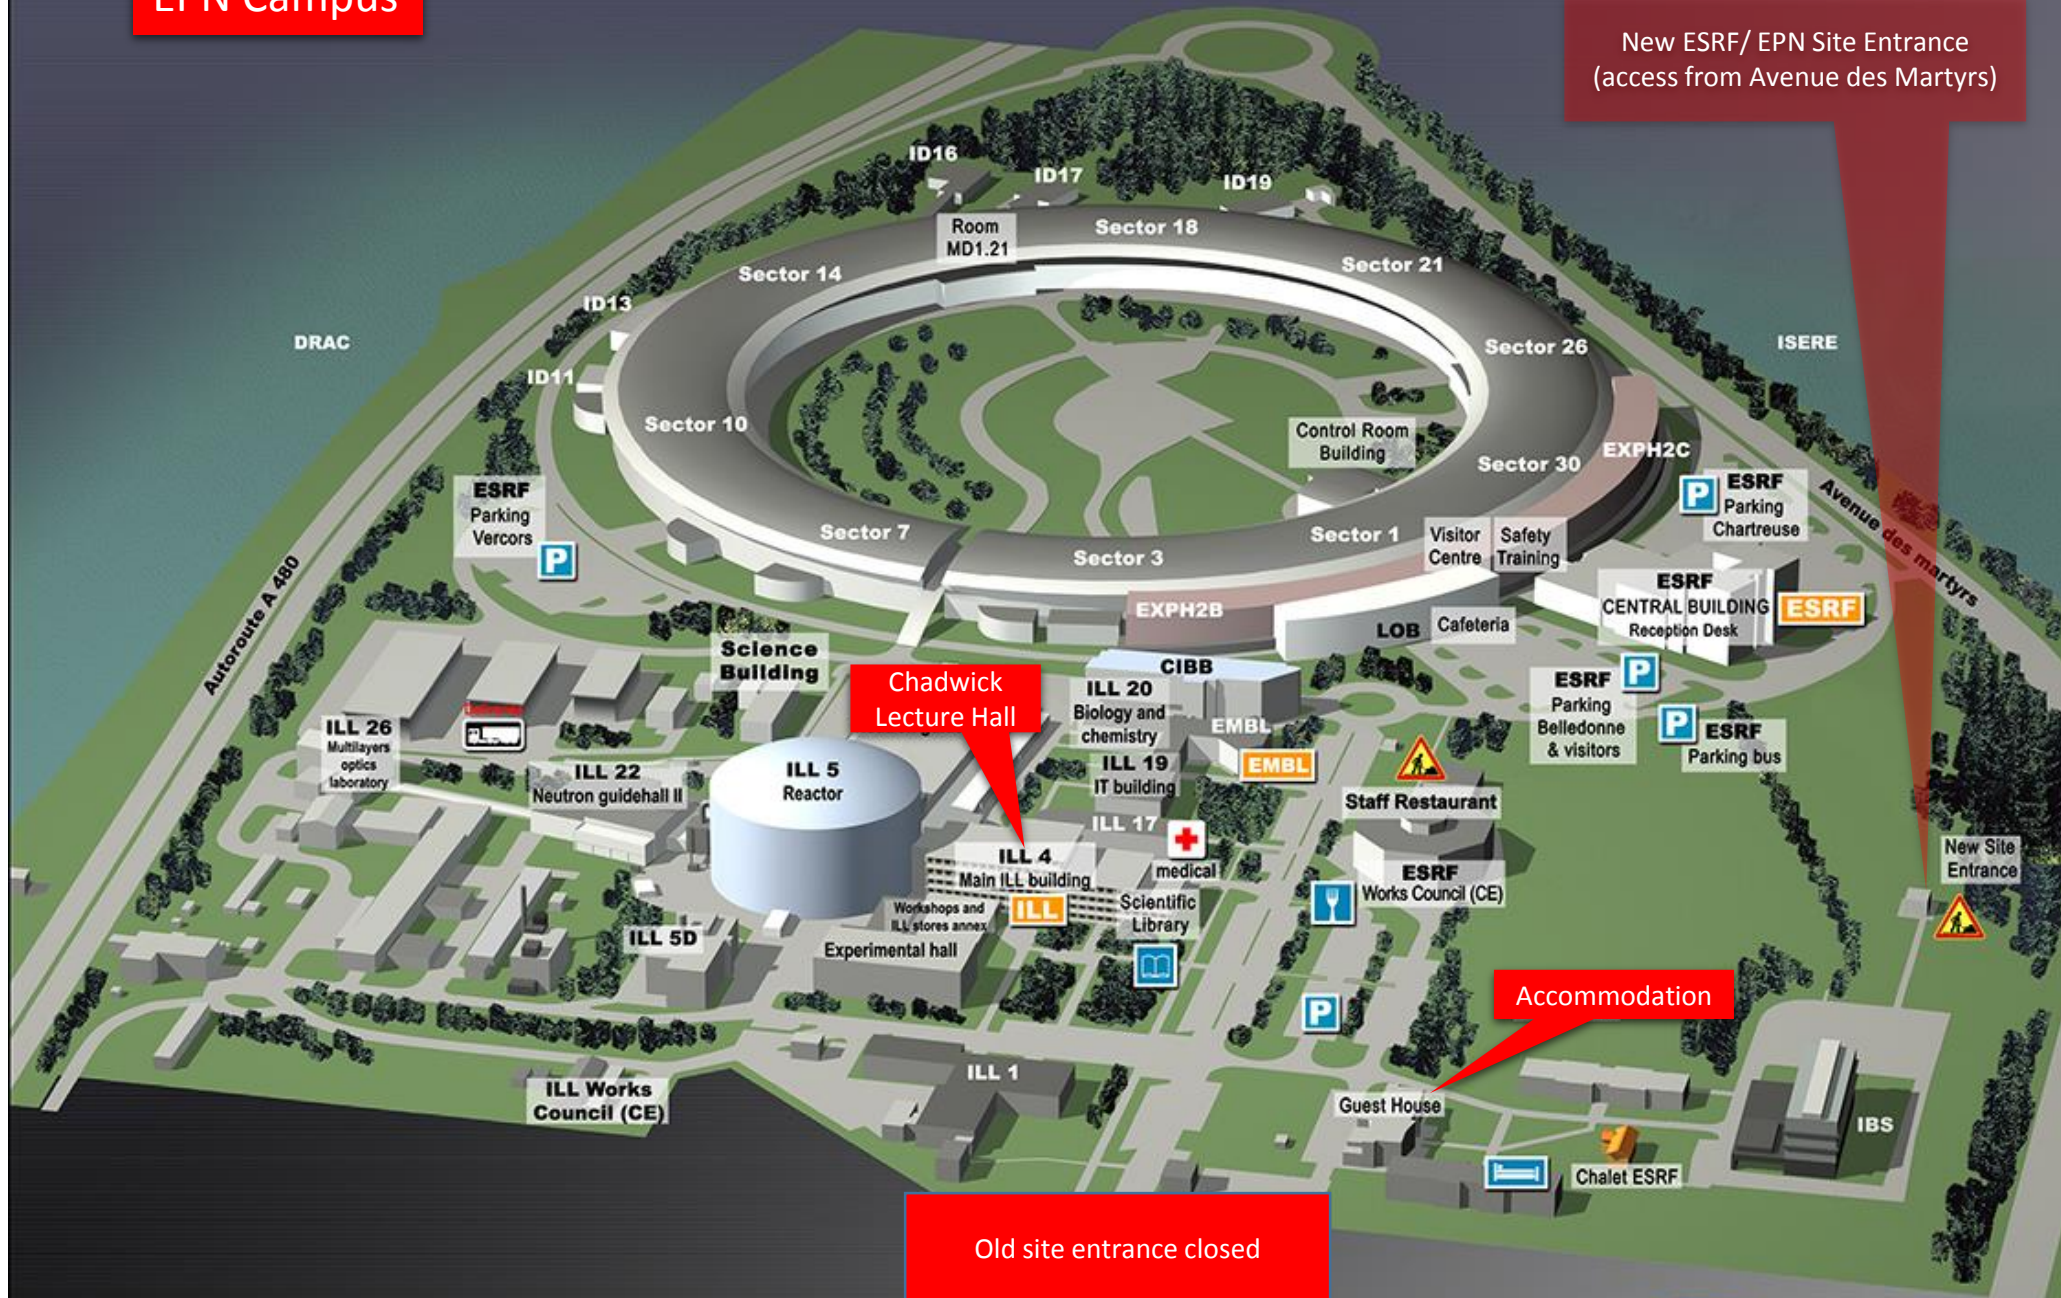

EPN Campus

New ESRF/ EPN Site Entrance
(access from Avenue des Martyrs)

Chadwick
Lecture Hall

Accommodation

Old site entrance closed